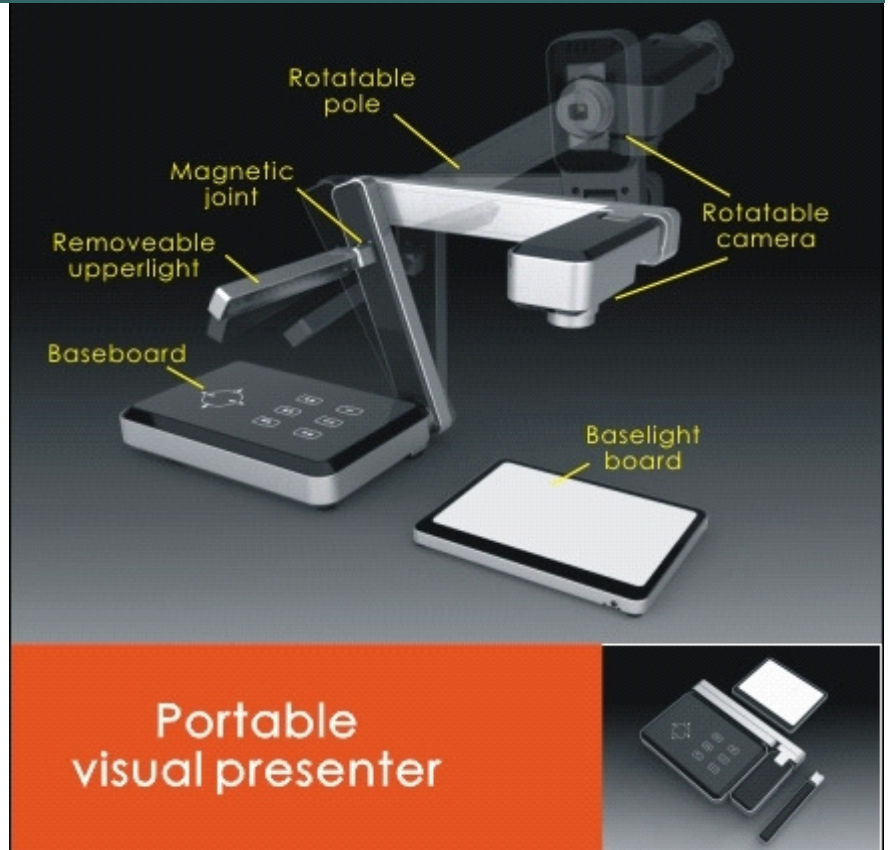

MEGAPOWER

High Performance HD Portable Digital Presenter MVP-236

High Resolution Portable Digital Presenter

Portable visual presenter

- 5.0 million pixels Camera up to 1080p resolution
- Excellent Color Reproduction
- 12 times Optical Zoom and 11 times Digital Zoom
- Auto Focus with a touch of a button
- Internal Memory stores 20 high resolution images
- Close up focus down to 1 cm
- Comparison of Live & Save images
- Camera Head with LED Light and removable Upper Light
- Easy to carry around

The MEGAPOWER MVP-236 is a high performance Digital Presenter designed to meet the need of portability, excellent image quality. The 132 times zoom and flexible arm adjustment allows enlargement of documents or object to the finest details. On screen comparison of Live & Saved images can also be done easily through the IR remote control.