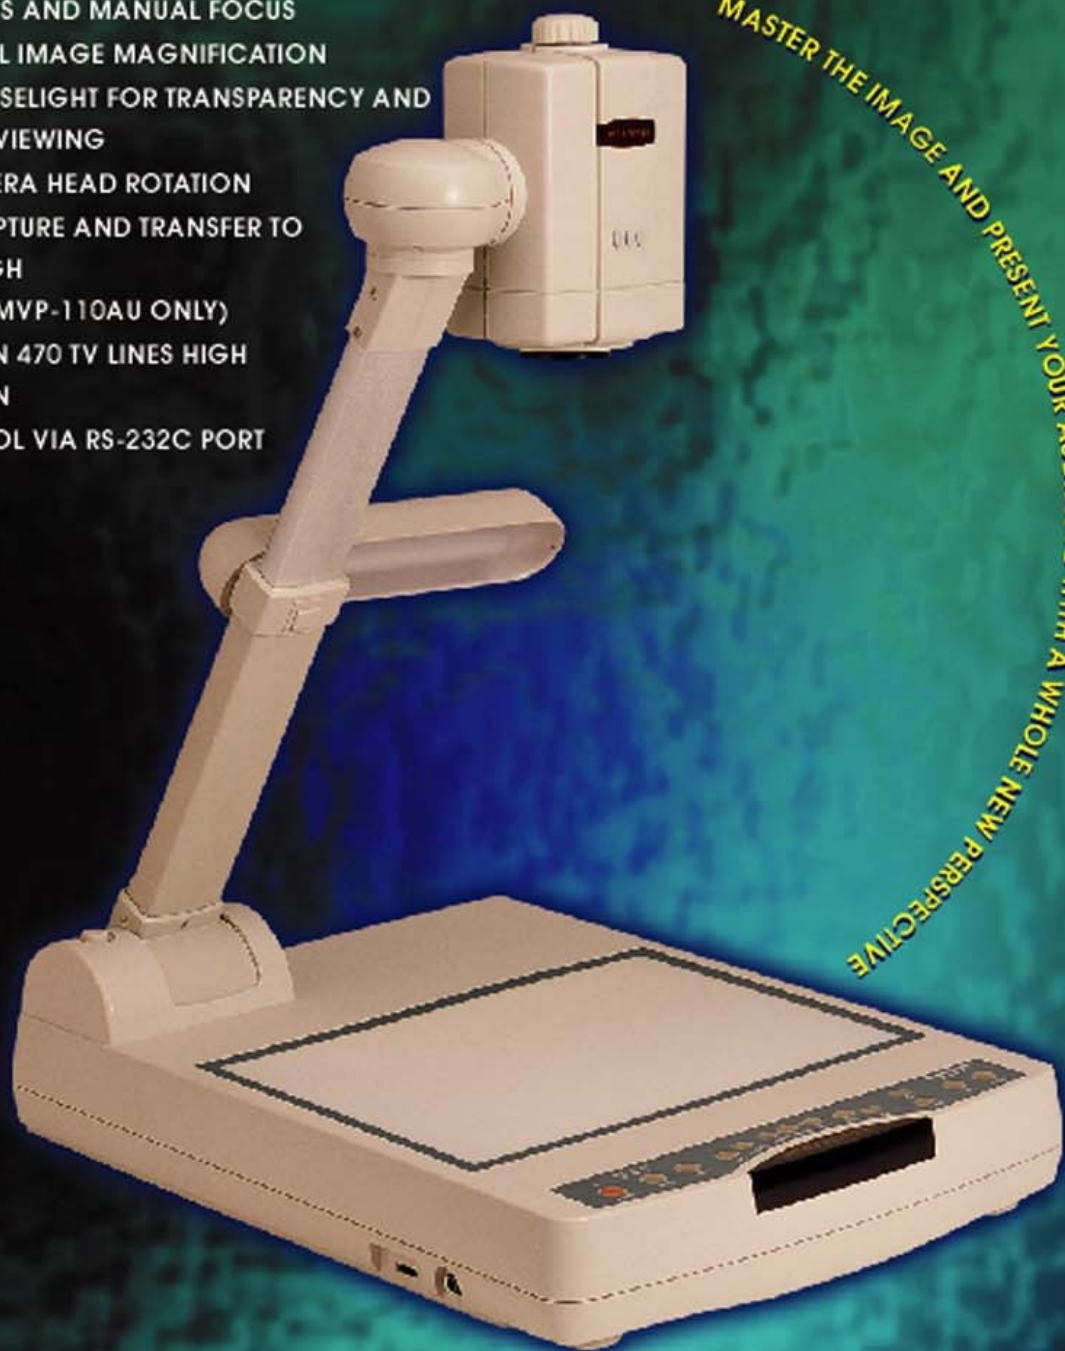

# MEGAPOWER<sup>®</sup>

VISUAL PRESENTER

## MVP-110A/ MVP-110AU

- 22X OPTICAL MOTORIZED ZOOM
- AUTOFOCUS AND MANUAL FOCUS
- 10X DIGITAL IMAGE MAGNIFICATION
- BUILT-IN BASELIGHT FOR TRANSPARENCY AND SLIDE FILM VIEWING
- CCD CAMERA HEAD ROTATION
- IMAGE CAPTURE AND TRANSFER TO PC THROUGH USB PORT (MVP-110AU ONLY)
- MORE THAN 470 TV LINES HIGH RESOLUTION
- PC CONTROL VIA RS-232C PORT

## V i s u a l   p r e s e n t e r s

- **220x Auto/Manual Zoom**
- **Display even the smallest specimen for you audiences**
- **CCD Head Rotation: 180° ; Horizontal 270°**
- **Project any object, no matter size or shape.**
- **Focus attention to any specific part of the object.**
- **Travel Friendly, easily folds for travel or packing**
- **Weight 4.7 kg**

The MEGAPOWER 110A/110AU Visual Presenter is ideal for educational, laboratory, or multimedia applications. Display your students' projects and homework for interactive discussions; showcase detailed specimen and case studies in labs; or watch OHP films and live videos. The MEGAPOWER 110A/110AU Visual Presenter has a standard 220X power zoom lens, rotary CCD camera head, integrated base light , auto and manual focus and easily folds to anywhere.