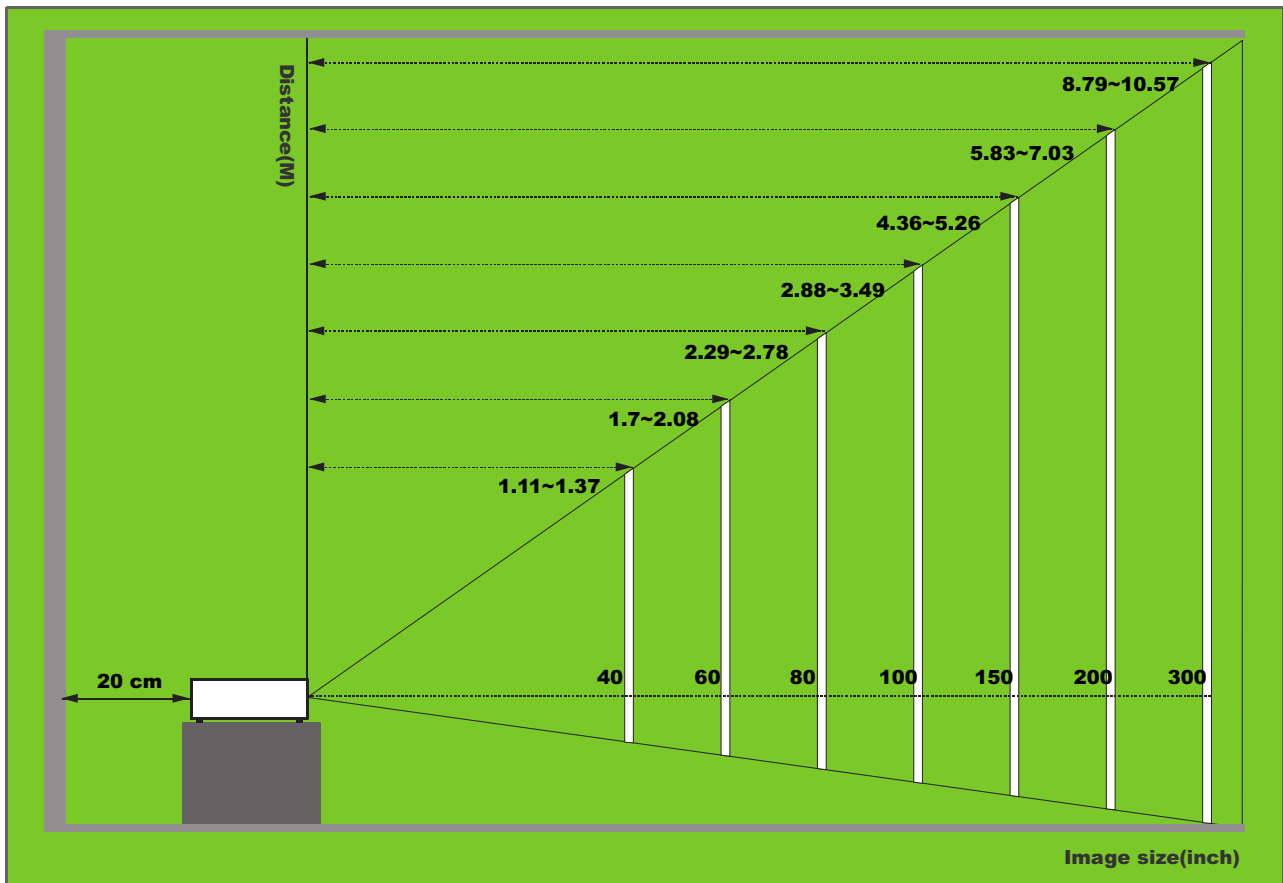

Brightness, high quality video, outstanding computer resolutions and great pricing are what make MEGAPOWERS your choice for projection.

<b>Optical</b>	
Projection system	3LCD 0.63" with micro lenses
Brightness	3000 Ansi Lumens
Contrast ratio	500:1
Resolution	Native: XGA (1024 x 768)
	Maximum: UXGA (1600 x 1200)
	Aperture ratio: 4:3 native / 16:9 compatible
Projection lens	1.2X Zoom lens, f=18.53 ~ 22.18mm, F/1.65 ~ F/1.93
Lamp	200W ultra high pressure Lamp
Fan Noise	33dB @ ECO
Throw distance	1.11~10.57m (Approx.100" at 2.88M)
Throw ratio	1.41~1.7
<b>Signal</b>	
Scan rate	Horizontal 31 to 92 kHz ; Vertical 48 to 120 Hz
Color system	NTSC / NTSC 4.43 / PAL (including PAL-M,N) / SECAM/PAL60
Video signals compatibility	480i/p, 576i/p, 720p, 1080i
PC signals compatibility	VGA, SVGA, XGA, SXGA, WXGA, UXGA
Keystone correction	Vertical +/- 30°
<b>Inputs / Outputs</b>	
Input terminals	RGB: Mini D-sub 15 pin x 1, DVI-I x 1 Composite Video: RCA x 1, S-Video x 1 Audio: mini jack x 2 , RCA(L,R) x 1 Component Video: RCA x 3
Output terminals	RGB: Min D-sub 15 pin x 1 Audio: mini jack x 1
Mouse control port	USB type B x 1
Control terminals	RS-232C D-sub 9 pin x 1
LAN (RJ45)	Yes, for Management Control
<b>Speaker</b>	
	Mono 8W X 1
<b>General</b>	
Dimensions (WxHxD)	325 x 97 x 260 mm
Net Weight	3.4 kg
Power requirement	AC 100 to 240 V, 50/60 Hz
Power consumption	Max. 285W , Standby < 2.6W
<b>Standard Accessories</b>	
	Remote control (Card Type)
	AC power cord (1.8M) , VGA cable (1.5M)
	LightPen & E-wand with Soft-Carrying Bag
	Owner's Manual CD
	Quick Start Guide

# PROJECTION DISTANCE

Screen size (diagonal)		Distance (m)		Distance (feet)	
inch	m	Tele	Wide	Tele	Wide
40	1.0	1.37	1.11	4.49	3.64
50	1.25	1.72	1.40	5.65	4.61
60	1.5	2.08	1.70	6.81	5.58
70	1.8	2.43	2.00	7.97	6.54
80	2.0	2.78	2.29	9.13	7.51
90	2.25	3.14	2.59	10.29	8.48
100	2.5	3.49	2.88	11.45	9.45
150	3.8	5.26	4.36	17.26	14.29
200	5.1	7.03	5.83	23.06	19.13
250	6.4	8.80	7.31	28.87	23.98
300	7.6	10.57	8.79	34.67	28.82